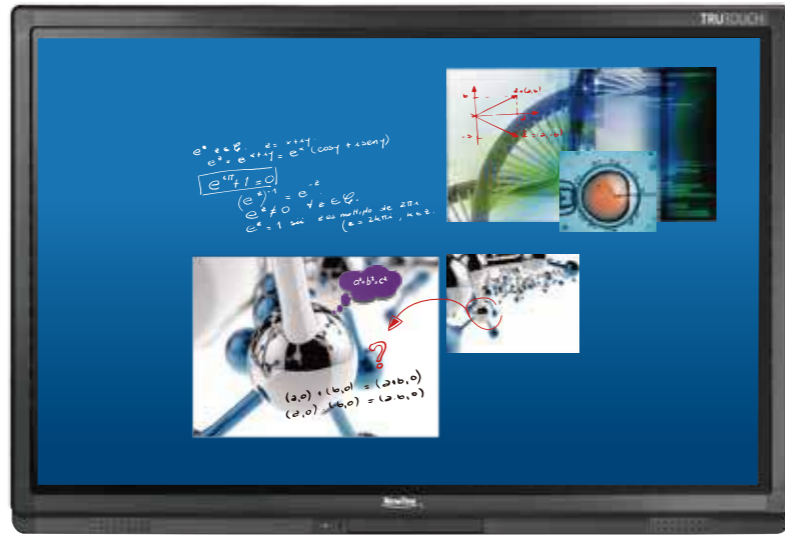

Product Advanced Features

Connectivity

Share everything by the way you like to use, not only physical cable to input but also wireless solution.

Internal PC OPS (Optional)	Screen Projection & Touch Control PC/Mac	Object Projection Document Camera	Wireless Presentation TRUCAST (Optional)

Zero Training Easy Operation

With its simple user interface no training needed to learn TRU TOUCH. Simply following the icon and use TRU TOUCH basic function without any difficulty.