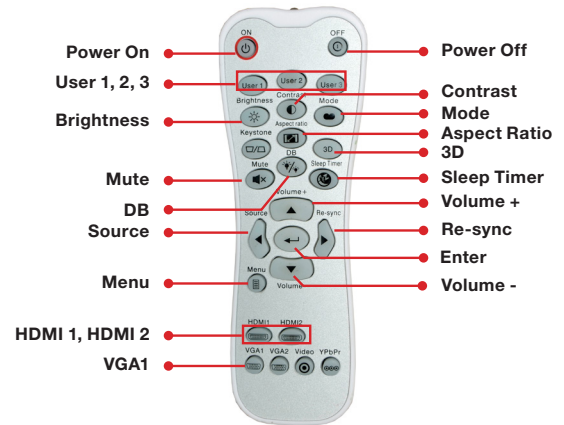

PHYSICAL SPECIFICATIONS

Security	Kensington® lock port, password (OSD)
Weight	8.6lbs.
Dimensions (W x H x D)	12.4" x 4.6" x 10.6"

Warranty

1-Year parts and labor limited warranty on the projector, 90 days lamp warranty

What's in the Box

UHD50X, AC power cord, remote control, batteries for remote and quick start user manual

Accessories

Lamp (replacement): BL-FP240E
Remote (replacement): BR-3003B
Universal mount: OCM815W, OCM818W-RU

UPC 796435 81 349 9

Optoma.com

Copyright © 2020 Optoma Technology, Inc. DLP® and the DLP logo are registered trademarks of Texas Instruments™. All other trademarks are the property of their respective owners. All specifications subject to change at any time. 06192020